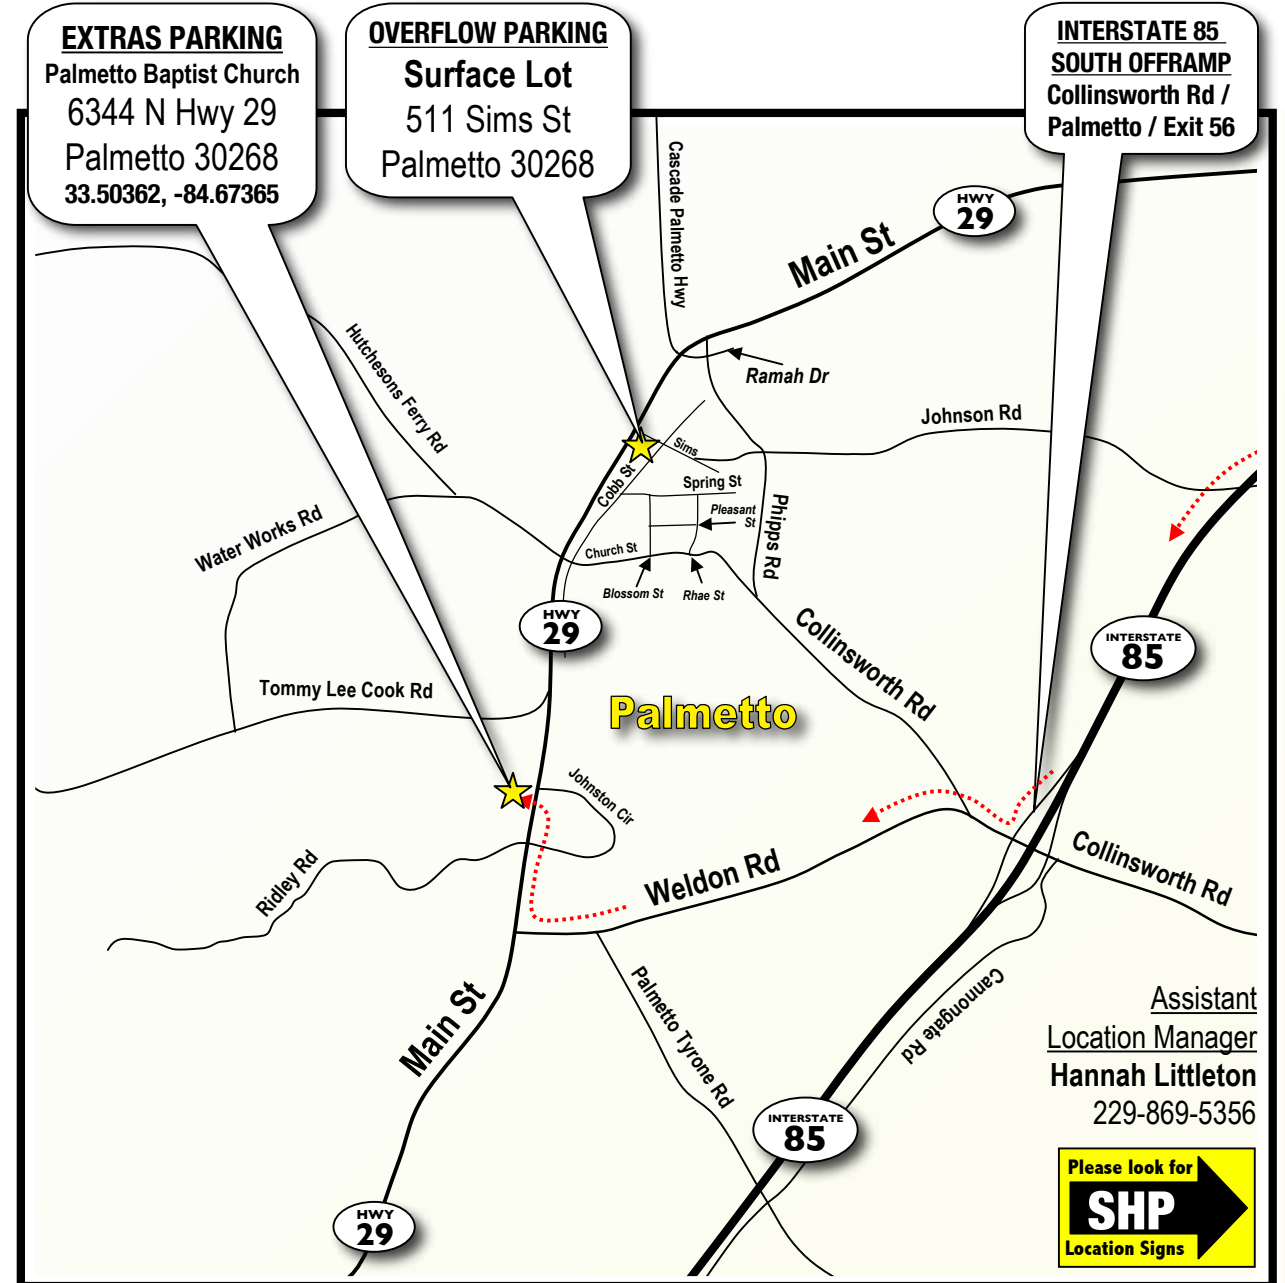

From Blackhall Studios

1415 Constitution Rd SE, Atlanta 30316

1. From Blackhall Studios head back north towards Constitution Rd SE
2. TURN RIGHT onto **CONSTITUTION RD SE** eastbound
3. Go east 9/10ths of a mile and CURVE AROUND onto **BOULDERCREST RD** southbound
4. Go south another 6/10ths of a mile and TURN RIGHT onto the **INTERSTATE 285 WEST ON RAMP**
5. MERGE onto **INTERSTATE 285 WEST**
6. Go west 9.5 miles and MERGE onto **INTERSTATE 85 SOUTH**
7. Go south 14.2 miles and EXIT **COLLINSWORTH RD / PALMETTO / Exit 56**
8. From the offramp TURN RIGHT onto **COLLINSWORTH RD** westbound
9. Go west 2/10ths of a mile GO STRAIGHT onto **WELDON RD** westbound
10. Go west another 1.8 miles and TURN RIGHT onto **HWY 29 NORTH / MAIN ST** northbound
11. Go north 6/10ths of a mile and TURN LEFT into the **PALMETTO BAPTIST CHURCH DRIVEWAY**
12. Please park as directed

**From ATLANTA,
INTERSTATE 75 / 85 SOUTH**

1. **INTERSTATE 75 / 85 SOUTH**
2. Go south ~3.1 miles and KEEP RIGHT to MERGE onto **INTERSTATE 85 SOUTH**
3. Travel south 20.2 miles and EXIT **COLLINSWORTH RD / PALMETTO / Exit 56**
4. From the offramp TURN RIGHT onto **COLLINSWORTH RD** westbound
5. Go west 2/10ths of a mile GO STRAIGHT onto **WELDON RD** westbound
6. Go west another 1.8 miles and TURN RIGHT onto **HWY 29 NORTH / MAIN ST** northbound
7. Go north 6/10ths of a mile and TURN LEFT into the **PALMETTO BAPTIST CHURCH DRIVEWAY**
8. Please park as directed

EXTRAS PARKING: Palmetto
THURSDAY, JUNE 2nd, 2022

EXTRAS REPORT MAP

EXTRAS PARKING Palmetto

Google Maps Link: shorturl.at/muxHJ
Apple Maps Link: shorturl.at/suGJR

HOSP NEARBY HOSPITAL
Piedmont Newnan
745 Poplar Road
Newnan 30265
770-400-1000
CAUTION: 15.4 Miles South

Assistant Location Manager
Hannah Littleton
229-869-5356