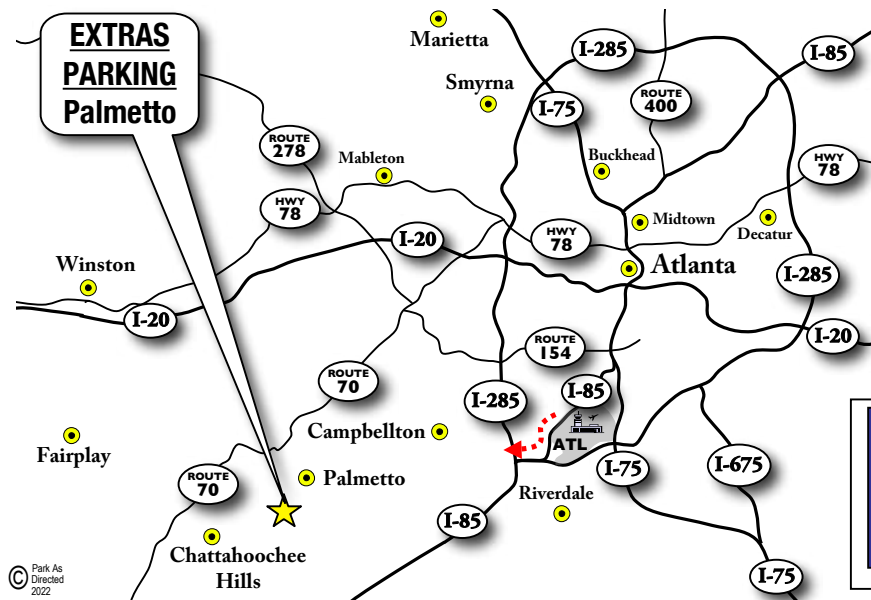

From Blackhall Studios

1415 Constitution Rd SE, Atlanta 30316

1. From Blackhall Studios head back north towards Constitution Rd SE
2. TURN RIGHT onto **CONSTITUTION RD SE** eastbound
3. Go east 9/10ths of a mile and CURVE AROUND onto **BOULDERCREST RD** southbound
4. Go south another 6/10ths of a mile and TURN RIGHT onto the **INTERSTATE 285 WEST ON RAMP**
5. MERGE onto **INTERSTATE 285 WEST**
6. Go west 9.5 miles and MERGE onto **INTERSTATE 85 SOUTH**
7. Go south 14.2 miles and EXIT **COLLINSWORTH RD / PALMETTO / Exit 56**
8. From the offramp TURN RIGHT onto **COLLINSWORTH RD** westbound
9. Go west 2/10ths of a mile GO STRAIGHT onto **WELDON RD** westbound
10. Go west another 1.8 miles and TURN RIGHT onto **HWY 29 NORTH / MAIN ST** northbound
11. Go north 6/10ths of a mile and TURN LEFT into the **PALMETTO BAPTIST CHURCH DRIVEWAY**
12. Please park as directed

**From ATLANTA,
INTERSTATE 75 / 85 SOUTH**

1. **INTERSTATE 75 / 85 SOUTH**
2. Go south ~3.1 miles and KEEP RIGHT to MERGE onto **INTERSTATE 85 SOUTH**
3. Travel south 20.2 miles and EXIT **COLLINSWORTH RD / PALMETTO / Exit 56**
4. From the offramp TURN RIGHT onto **COLLINSWORTH RD** westbound
5. Go west 2/10ths of a mile GO STRAIGHT onto **WELDON RD** westbound
6. Go west another 1.8 miles and TURN RIGHT onto **HWY 29 NORTH / MAIN ST** northbound
7. Go north 6/10ths of a mile and TURN LEFT into the **PALMETTO BAPTIST CHURCH DRIVEWAY**
8. Please park as directed

EXTRAS PARKING: Palmetto
THURSDAY, JUNE 2nd, 2022

EXTRAS REPORT MAP

EXTRAS PARKING Palmetto

Google Maps Link: shorturl.at/muxHJ
Apple Maps Link: shorturl.at/suGJR

HOSP NEARBY HOSPITAL
Piedmont Newnan
745 Poplar Road
Newnan 30265
770-400-1000
CAUTION: 15.4 Miles South

Assistant Location Manager
Hannah Littleton
229-869-5356