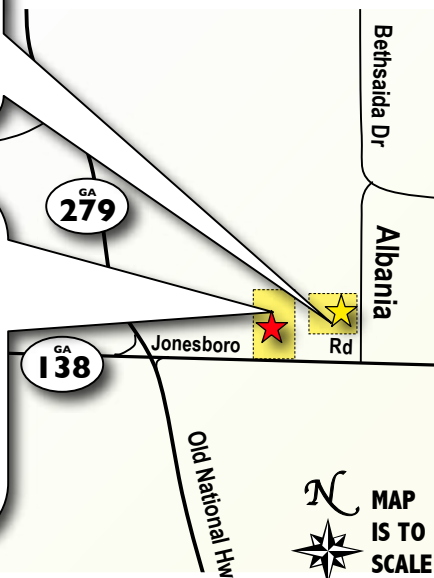

**Thursday & Friday,  
June 9th & 10th, 2022  
EXTRAS PARKING:  
Riverdale**

Google Maps Link  
<http://bit.ly/2EPstmD>  
Apple Maps Link  
<shorturl.at/psCIW>

Asst Location Manager  
**Jamar "Tank" Dials**  
910-670-4549

**CREW PARKING  
BASE CAMP  
Riverdale  
LOCATION  
Fayetteville**

**INTERSTATE 285  
OFFRAMP  
"GA 279  
Old National  
Highway"**

**HOSP  
NEARBY ER**  
Piedmont  
Fayette Hospital  
1255 GA-54  
Fayetteville 30214  
Main: 770-719-7000

**EXTRAS  
OVERFLOW PARKING**  
Christ Our Hope Lutheran Church  
2165 Hwy 138 SW  
Riverdale 30296  
**ENTER FROM ALBANIA DR**

**EXTRAS PARKING  
EXTRAS PROCESSING  
BASE CAMP  
Heatherwood  
Baptist Church  
2195 Hwy 138 SW  
(Jonesboro Rd)  
Riverdale 30296  
33.55135, -84.46139**

**From ATLANTA, INTERSTATE 75 / 85 SOUTH**

1. **INTERSTATE 75 / 85 SOUTH**
2. Go south out of the city and FOLLOW SIGNS for **INTERSTATE 85 SOUTH / DOMESTIC / MONTGOMERY / Exit 242**
3. Go south / southwest / west another 6.4 Miles and EXIT **GEORGIA 279 / OLD NATIONAL HIGHWAY**
4. Come up the offramp and TURN LEFT onto **GA-279 / OLD NATIONAL HWY** southbound
5. Go south 4.7 miles and TURN LEFT onto **GA-138 / JONESBORO RD** eastbound
6. **EXTRAS PARKING:** Turn LEFT into the **HEATHERWOOD BAPTIST CHURCH DRIVEWAY**. Please park as directed
6. **OVERFLOW EXTRAS PARKING:** Continue past the Heatherwood Baptist Church and TURN LEFT onto **ALBANIA DR** northbound. Turn LEFT into the **CHRIST OUR HOPE LUTHERAN CHURCH**. Please park as directed