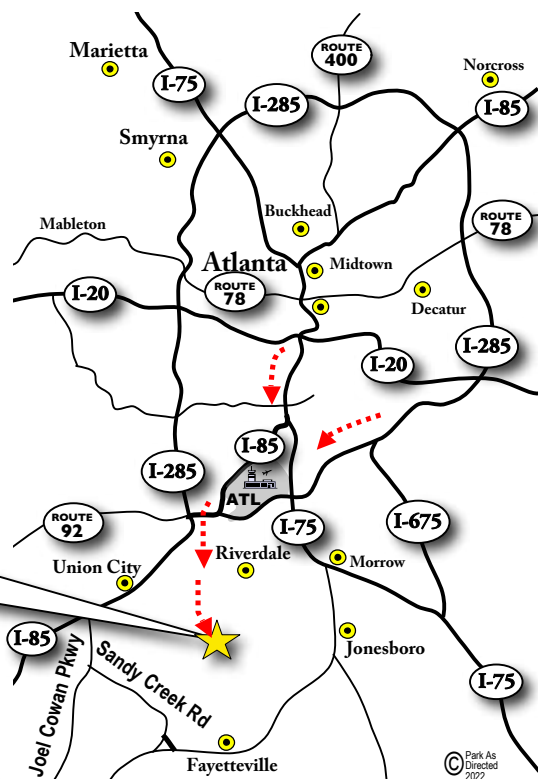

**Thursday & Friday,  
June 9th & 10th, 2022  
EXTRAS PARKING:  
Riverdale**

Google Maps Link  
<http://bit.ly/2EPstmD>  
Apple Maps Link  
<shorturl.at/psCIW>

Asst Location Manager  
**Jamar "Tank" Dials**  
910-670-4549

**CREW PARKING  
BASE CAMP  
Riverdale  
LOCATION  
Fayetteville**

**INTERSTATE 285  
OFFRAMP  
"GA 279  
Old National  
Highway"**

**HOSP  
NEARBY ER**  
Piedmont  
Fayette Hospital  
1255 GA-54  
Fayetteville 30214  
Main: 770-719-7000

**From ATLANTA, INTERSTATE 75 / 85 SOUTH**

1. **INTERSTATE 75 / 85 SOUTH**
2. Go south out of the city and FOLLOW SIGNS for **INTERSTATE 85 SOUTH / DOMESTIC / MONTGOMERY / Exit 242**
3. Go south / southwest / west another 6.4 Miles and EXIT **GEORGIA 279 / OLD NATIONAL HIGHWAY**
4. Come up the offramp and TURN LEFT onto **GA-279 / OLD NATIONAL HWY** southbound
5. Go south 4.7 miles and TURN LEFT onto **GA-138 / JONESBORO RD** eastbound
6. **EXTRAS PARKING:** Turn LEFT into the **HEATHERWOOD BAPTIST CHURCH DRIVEWAY**. Please park as directed
6. **OVERFLOW EXTRAS PARKING:** Continue past the Heatherwood Baptist Church and TURN LEFT onto **ALBANIA DR** northbound. Turn LEFT into the **CHRIST OUR HOPE LUTHERAN CHURCH**. Please park as directed