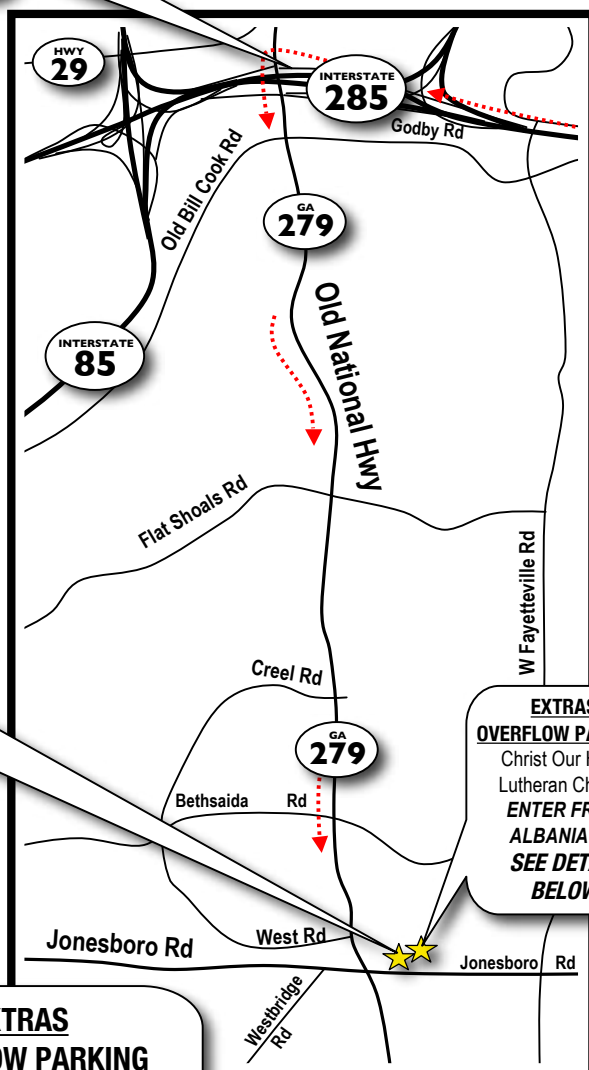

**Thursday & Friday,  
June 9th & 10th, 2022  
EXTRAS PARKING:  
Riverdale**

Google Maps Link  
<http://bit.ly/2EPstmD>  
Apple Maps Link  
<shorturl.at/psCIW>

Asst Location Manager  
**Jamar "Tank" Dials**  
910-670-4549

**CREW PARKING  
BASE CAMP  
Riverdale  
LOCATION  
Fayetteville**

**INTERSTATE 285  
OFFRAMP  
"GA 279  
Old National  
Highway"**

**HOSP  
NEARBY ER**  
Piedmont  
Fayette Hospital  
1255 GA-54  
Fayetteville 30214  
Main: 770-719-7000

**EXTRAS  
OVERFLOW PARKING**  
Christ Our Hope Lutheran Church  
2165 Hwy 138 SW  
Riverdale 30296  
**ENTER FROM ALBANIA DR**

**EXTRAS PARKING  
EXTRAS PROCESSING  
BASE CAMP  
Heatherwood  
Baptist Church  
2195 Hwy 138 SW  
(Jonesboro Rd)  
Riverdale 30296  
33.55135, -84.46139**

**From ATLANTA, INTERSTATE 75 / 85 SOUTH**

1. **INTERSTATE 75 / 85 SOUTH**
2. Go south out of the city and FOLLOW SIGNS for **INTERSTATE 85 SOUTH / DOMESTIC / MONTGOMERY / Exit 242**
3. Go south / southwest / west another 6.4 Miles and EXIT **GEORGIA 279 / OLD NATIONAL HIGHWAY**
4. Come up the offramp and TURN LEFT onto **GA-279 / OLD NATIONAL HWY** southbound
5. Go south 4.7 miles and TURN LEFT onto **GA-138 / JONESBORO RD** eastbound
6. **EXTRAS PARKING:** Turn LEFT into the **HEATHERWOOD BAPTIST CHURCH DRIVEWAY**. Please park as directed
6. **OVERFLOW EXTRAS PARKING:** Continue past the Heatherwood Baptist Church and TURN LEFT onto **ALBANIA DR** northbound. Turn LEFT into the **CHRIST OUR HOPE LUTHERAN CHURCH**. Please park as directed