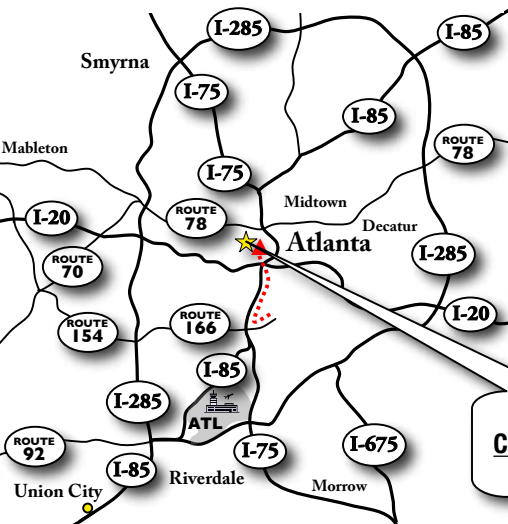

Kingdom Business S2

Wednesday, March 1st, 2023

LOCATIONS: Downtown Atlanta

Google Maps Diagram
shorturl.at/oOPZ5
 Google Maps Directions
shorturl.at/CUVWX

From SOUTH OF ATLANTA,

INTERSTATE 75 / 85 NORTH

1. INTERSTATE 75 / 85 NORTH
2. TAKE EXIT 248C for FREEDOM PKWY TOWARD GA 10 E / ANDREW YOUNG INTERNATIONAL BLVD / CARTER CENTER
3. STAY LEFT to follow signs for "ANDREW YOUNG INTERNATIONAL BLVD / WORLD CONGRESS CENTER / CENTENNIAL OLYMPIC PK / AQUARIUM"
4. Use the TWO LEFT TURN LANES to TURN LEFT onto INTERNATIONAL BLVD westbound
5. Go west 2/10ths of a Mile and TURN RIGHT onto PIEDMONT AVE NE northbound
6. Go north 2/10ths of a Mile and TURN LEFT onto BAKER ST NE westbound
7. Go west PAST Marietta St SW and FOLLOW YELLOW "KING BIZ" LOCATION SIGNS south to Lot B

From INTERSTATE 75 SOUTH

1. INTERSTATE 75 SOUTH
2. Continue onto INTERSTATE 75 / 85 FWY SOUTH
3. EXIT COURTLAND ST / GEORGIA STATE UNIVERSITY / Exit 249A
4. Come up the offramp and briefly MERGE onto COURTLAND AVE NE southbound
5. Almost immediately TURN RIGHT onto BAKER ST NE westbound
6. Go west PAST Marietta St SW and FOLLOW YELLOW "KING BIZ" LOCATION SIGNS south to Lot

ENTRANCE TO CREW PARKING
BASE CAMP • CATERING
EXTRAS PARKING
 311 Marietta St NW
 Atlanta 30313
 33.76115, -84.39623

LOCATION
CREW PARKING
 Atlanta

HOSP

NEARBY ER
Grady Memorial
 80 Jesse Hill Jr Dr SE
 Atlanta, GA 30303
 (404) 616-1000