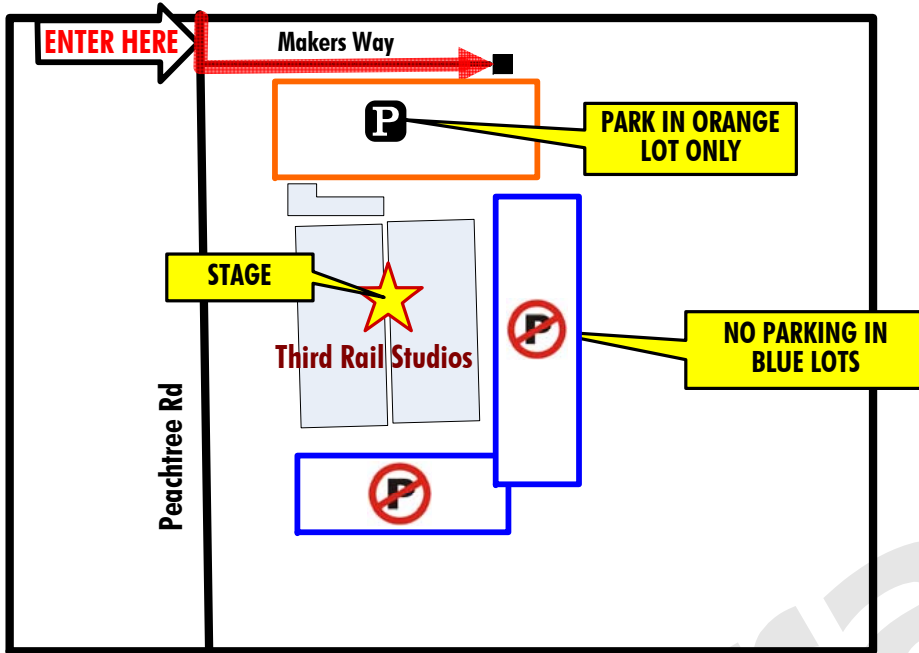

Third Rail Studios

MAP IS CLOSE TO SCALE

STAGE MAP

Directions from I-75 NORTH / I-85 NORTH (MIDTOWN)

1. Head **NORTH** on I-75 NORTH / I-85 NORTH
2. **KEEP LEFT** to continue on I-85 NORTH
3. Go 10.4 MILES and take **EXIT 95** for I-285 WEST / CHATTANOOGA
4. Go 1.2 MILES and take **EXIT 31A** for
GA-141 S / PEACHTREE INDUSTRIAL BLVD towards CHAMBLEE
5. **MERGE** onto GA-141 S / PEACHTREE INDUSTRIAL BLVD
6. Go 0.4 MILE and turn **LEFT** onto PEACHTREE RD
7. Go 0.6 MILE, follow **ZOLTAR SIGNS** and turn **LEFT** onto **MAKERS WAY**
8. Proceed to **CHECK IN**. After checking in drive to **CREW PARKING**
Park as directed in **ORANGE LOT ONLY**.

LOOK FOR:

QR CODE

Aim the camera on your smart phone on the QR Code to pull up google maps link to **CREW PARKING**

PAKRING - STAGE
Third Rail Studios
5801 Peachtree Rd
Atlanta GA 30341

NEAREST HOSPITAL ER
Saint Joseph's Hosp of Atlanta
5665 Peachtree Dunwoody Rd NE
Atlanta, GA 30342
(404) 851-7001