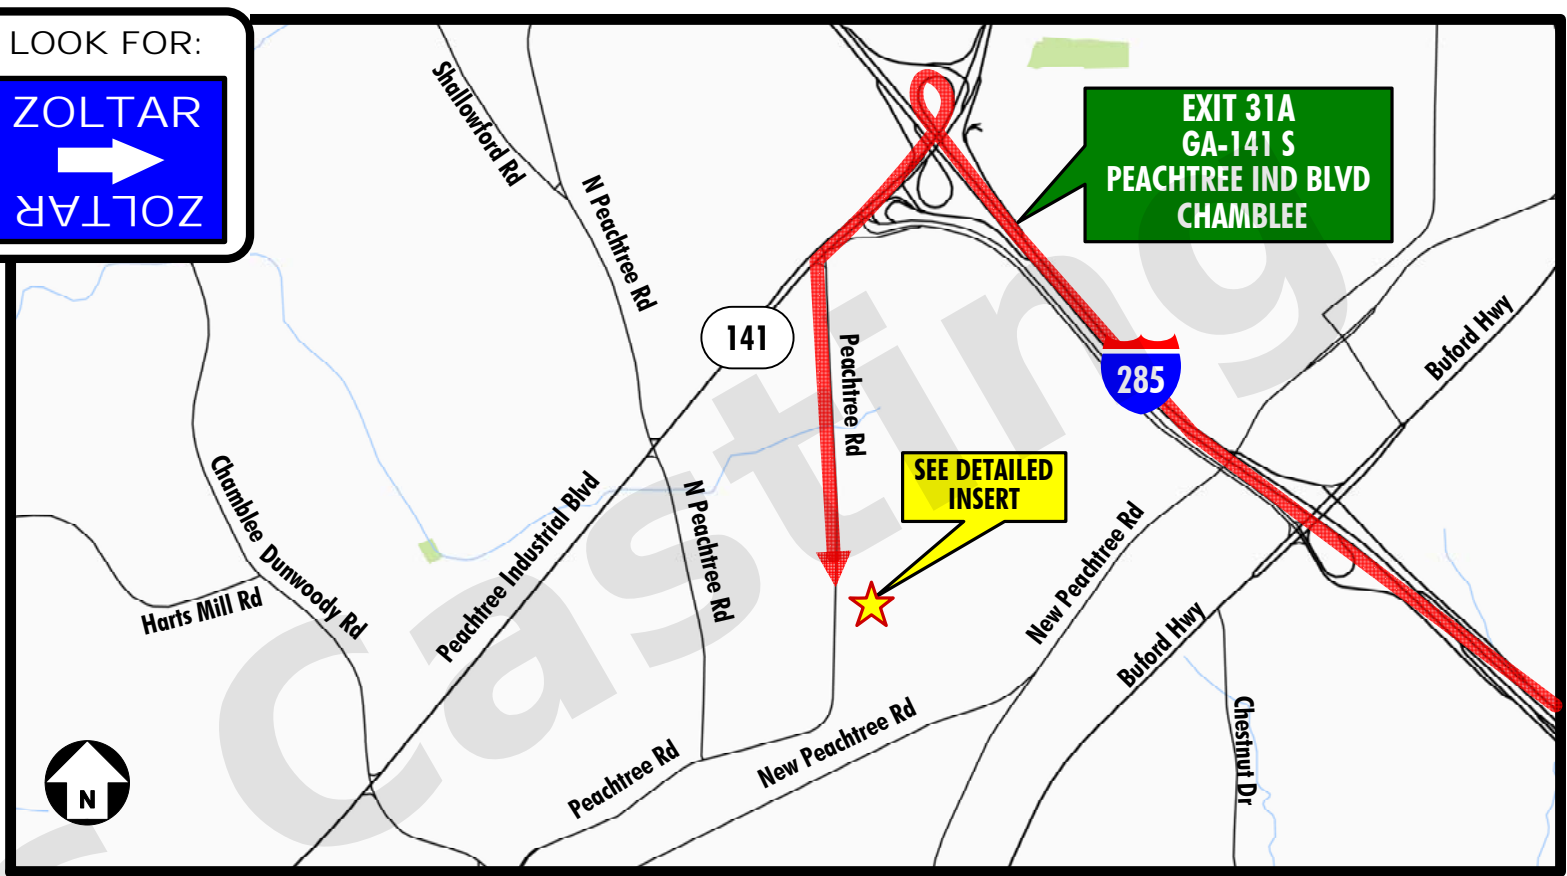

Third Rail Studios

MAP IS CLOSE TO SCALE

STAGE MAP

Directions from I-75 NORTH / I-85 NORTH (MIDTOWN)

1. Head **NORTH** on I-75 NORTH / I-85 NORTH
2. **KEEP LEFT** to continue on I-85 NORTH
3. Go 10.4 MILES and take **EXIT 95** for I-285 WEST / CHATTANOOGA
4. Go 1.2 MILES and take **EXIT 31A** for
GA-141 S / PEACHTREE INDUSTRIAL BLVD towards CHAMBLEE
5. **MERGE** onto GA-141 S / PEACHTREE INDUSTRIAL BLVD
6. Go 0.4 MILE and turn **LEFT** onto PEACHTREE RD
7. Go 0.6 MILE, follow **ZOLTAR SIGNS** and turn **LEFT** onto **MAKERS WAY**
8. Proceed to **CHECK IN**. After checking in drive to **CREW PARKING**
Park as directed in **ORANGE LOT ONLY**.

LOOK FOR:

QR CODE

Aim the camera on your smart phone on the QR Code to pull up google maps link to **CREW PARKING**

PAKRING - STAGE
Third Rail Studios
5801 Peachtree Rd
Atlanta GA 30341

NEAREST HOSPITAL ER
Saint Joseph's Hosp of Atlanta
5665 Peachtree Dunwoody Rd NE
Atlanta, GA 30342
(404) 851-7001