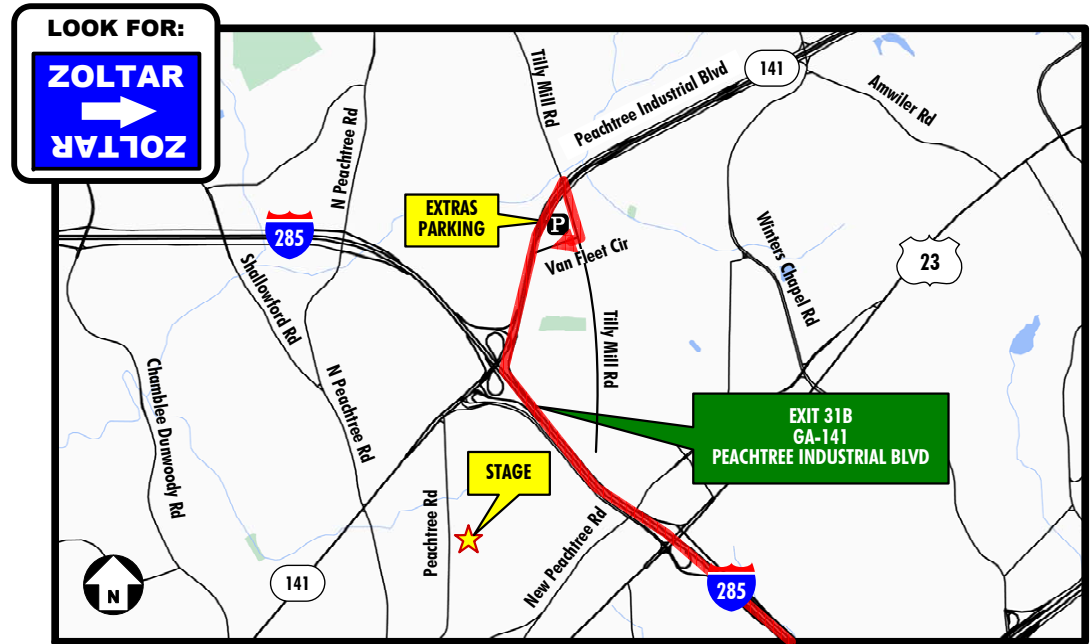

### Directions to Extras Parking

MAP IS CLOSE TO SCALE

EXTRAS MAP

### QR CODE

Aim the camera on your smart phone on the QR Code to pull up google maps link to EXTRAS PARKING

### Directions from I-75 NORTH / I-85 NORTH (MIDTOWN) to EXTRAS PARKING

1. Head NORTH on I-75 NORTH / I-85 NORTH
2. KEEP LEFT to continue on I-85 NORTH
3. Go 10.4 MILES and take EXIT 95 for I-285 WEST / CHATTAHOOGA
4. MERGE onto I-285
5. Go 1.5 MILES and take EXIT 31B to MERGE onto GA-141 NORTH / INDUSTRIAL BLVD
6. Go 0.1 MILE and turn RIGHT onto TILLY MILL RD
7. Go 445 FEET and turn RIGHT onto VAN FLEET CIR
8. Follow ZOLTAR SIGNS and turn RIGHT onto EXTRAS PARKING  
Park as directed.

<b>P</b>	
<b>EXTRAS PARKING</b> 6363 Peachtree Industrial Blvd Atlanta, GA 30360 <b>6 mins From Stage</b>	

<b>H</b>	<b>NEAREST HOSPITAL ER</b> Saint Joseph's Hosp of Atlanta 5665 Peachtree Dunwoody Rd NE Atlanta, GA 30342 (404) 851-7001
----------	--