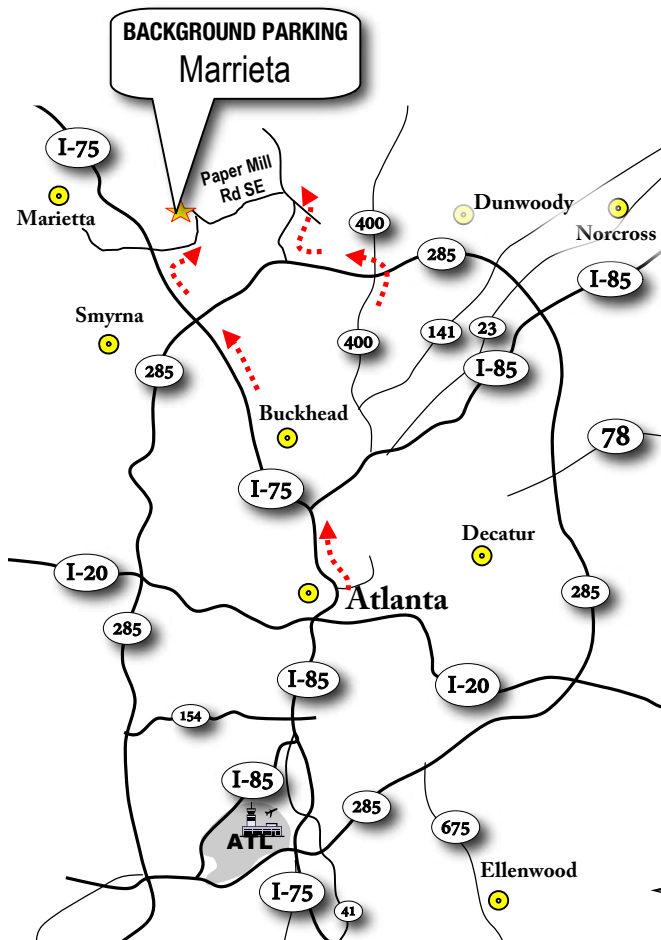

KINGDOM BUSINESS S2

ABSOLUTELY NO PARKING ON SET

BACKGROUND PARKING: Terrell Mill Park
480 Terrell Mill Road SE, Marietta 30067

Google Maps Diagram: shorturl.at/exJLR
 Google Maps Directions: shorturl.at/fgrVX
 APPLE MAPS LINK: shorturl.at/sylY2

From ATLANTA, INTERSTATE 75 / 85 NORTH

1. INTERSTATE 75 / 85 NORTH
2. CONTINUE onto INTERSTATE 75 NORTH / MARIETTA / CHATTANOOGA
3. Travel north another 10.7 Miles and EXIT E DELK RD / Exit 261
4. The offramp splits. Stay to the RIGHT HAND LANE for EAST DELK RD
5. Come up the offramp and MERGE onto EAST DELK RD eastbound
6. Go east 1.1 Miles and TURN LEFT onto TERRELL MILL RD SE northbound
7. Go north 1.1 Miles and TURN LEFT at Paper Mill Rd SE into TERRELL MILL PARK
8. Turn RIGHT and park as directed
9. Shuttle to set

From INTERSTATE 285 WEST (Dunwoody)

1. INTERSTATE 285 WEST
2. EXIT RIVERSIDE DR / Exit 24
3. Come up the offramp and TURN RIGHT onto RIVERSIDE DR northbound (there's a traffic circle but you'll essentially just be turning right)
4. Drive north 2.2 Miles and TURN SHARP LEFT onto JOHNSON FERRY RD northwest bound
5. Go northwest 7/10ths of a mile and TURN LEFT onto PAPER MILL RD SE westbound
6. Go west 2.4 miles. Go STRAIGHT PAST Terrell Mill Rd SE INTO TERRELL MILL PARK
7. Turn RIGHT and park as directed
8. Shuttle to set

Monday & Tuesday,
 February 13th & 14th, 2023