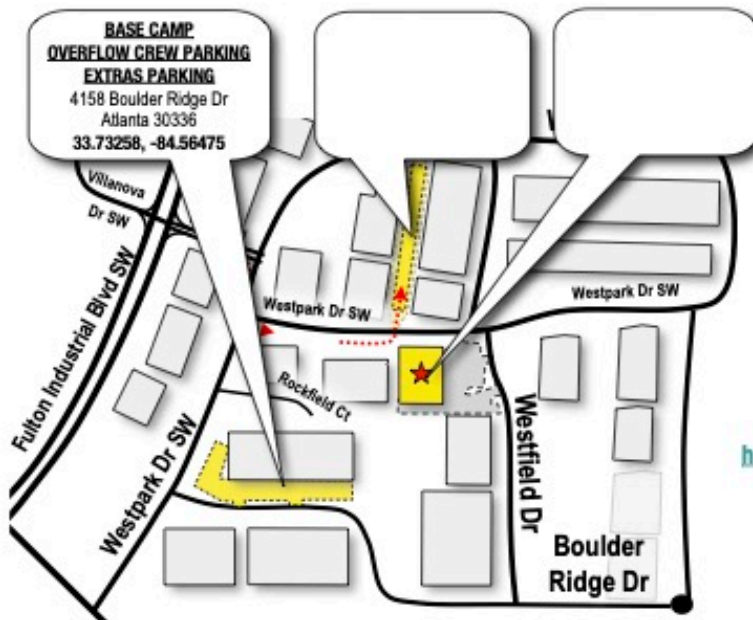

Kingdom Business S2

**BASE CAMP
OVERFLOW CREW PARKING
EXTRAS PARKING**
4158 Boulder Ridge Dr
Atlanta 30336
33.73258, -84.56475

EXTRAS PARKING:
4158 Boulder Ridge Dr
Atlanta 30336

Google Maps Link
[shorturl.at/uyCTX](https://www.google.com/maps/place/4158+Boulder+Ridge+Dr,+Atlanta,+GA+30336/@33.73258,-84.56475,15z)
Apple Maps Link
<https://apple.co/2LI9Eiw>

From INTERSTATE 75 / 85 NORTH

1. INTERSTATE 75 NORTH / INTERSTATE 85 NORTH
2. MERGE onto INTERSTATE 20 WEST / BIRMINGHAM
3. Please follow directions From ATLANTA, INTERSTATE 20 WEST below

From INTERSTATE 75 / 85 SOUTH

1. INTERSTATE 75 SOUTH / INTERSTATE 85 SOUTH
2. MERGE onto INTERSTATE 20 WEST / BIRMINGHAM
3. Please follow directions From ATLANTA, INTERSTATE 20 WEST below

From ATLANTA,

INTERSTATE 20 WEST

1. INTERSTATE 20 WEST
2. Travel west 8.3 Miles from the Interstate 75 / 85 and EXIT GA-70 / FULTON IND BLVD / FULTON CO AIRPORT / EXIT 49
3. Come down the offramp and TURN LEFT onto GA-70 SOUTH / FULTON INDUSTRIAL BLVD SW southbound
4. Travel south 3.2 Miles and TURN LEFT onto WESTPARK PL eastbound
5. At the stop sign TURN RIGHT onto WESTPARK DR SW southbound
6. Turn LEFT to continue on WESTPARK DR SW eastbound
7. Turn LEFT into the SURFACE LOT and park as directed

No Crew Parking in parking lots of neighboring businesses of Stage / Production Office (Cosco Shipping and Clean Earth Books). They will tow.

INTERSTATE 20 WEST OFFRAMP
"GA-70 / Fulton Ind Blvd / Fulton Co Airport / Exit 49"