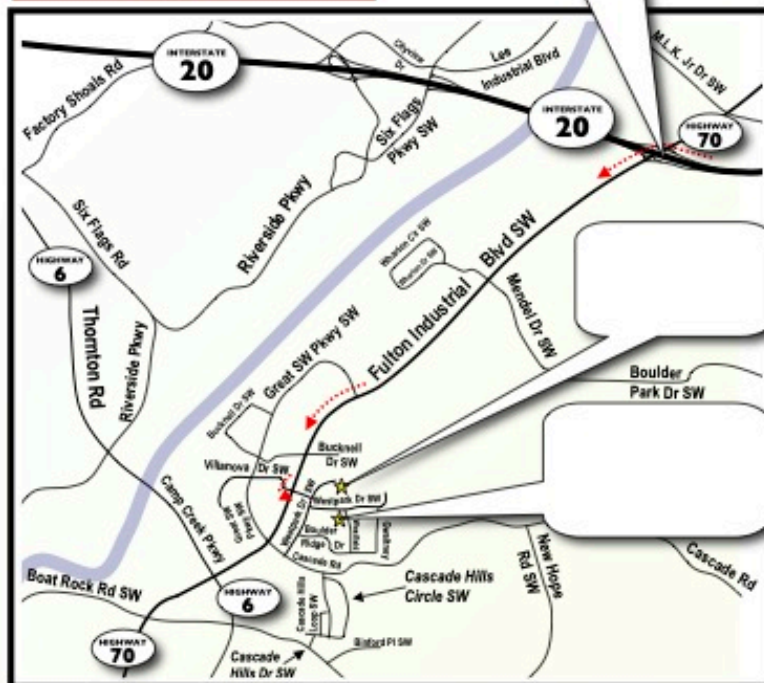

Kingdom Business S2

**BASE CAMP
OVERFLOW CREW PARKING
EXTRAS PARKING**
4158 Boulder Ridge Dr
Atlanta 30336
33.73258, -84.56475

EXTRAS PARKING:
4158 Boulder Ridge Dr
Atlanta 30336

Google Maps Link
[shorturl.at/uyCTX](https://www.google.com/maps/place/4158+Boulder+Ridge+Dr,+Atlanta,+GA+30336/@33.73258,-84.56475,15z)
Apple Maps Link
<https://apple.co/2LI9Eiw>

From INTERSTATE 75 / 85 NORTH

1. INTERSTATE 75 NORTH / INTERSTATE 85 NORTH
2. MERGE onto INTERSTATE 20 WEST / BIRMINGHAM
3. Please follow directions From ATLANTA, INTERSTATE 20 WEST below

From INTERSTATE 75 / 85 SOUTH

1. INTERSTATE 75 SOUTH / INTERSTATE 85 SOUTH
2. MERGE onto INTERSTATE 20 WEST / BIRMINGHAM
3. Please follow directions From ATLANTA, INTERSTATE 20 WEST below

From ATLANTA,

INTERSTATE 20 WEST

1. INTERSTATE 20 WEST
2. Travel west 8.3 Miles from the Interstate 75 / 85 and EXIT GA-70 / FULTON IND BLVD / FULTON CO AIRPORT / EXIT 49
3. Come down the offramp and TURN LEFT onto GA-70 SOUTH / FULTON INDUSTRIAL BLVD SW southbound
4. Travel south 3.2 Miles and TURN LEFT onto WESTPARK PL eastbound
5. At the stop sign TURN RIGHT onto WESTPARK DR SW southbound
6. Turn LEFT to continue on WESTPARK DR SW eastbound
7. Turn LEFT into the SURFACE LOT and park as directed

No Crew Parking in parking lots of neighboring businesses of Stage / Production Office (Cosco Shipping and Clean Earth Books). They will tow.

INTERSTATE 20 WEST OFFRAMP
"GA-70 / Fulton Ind Blvd / Fulton Co Airport / Exit 49"