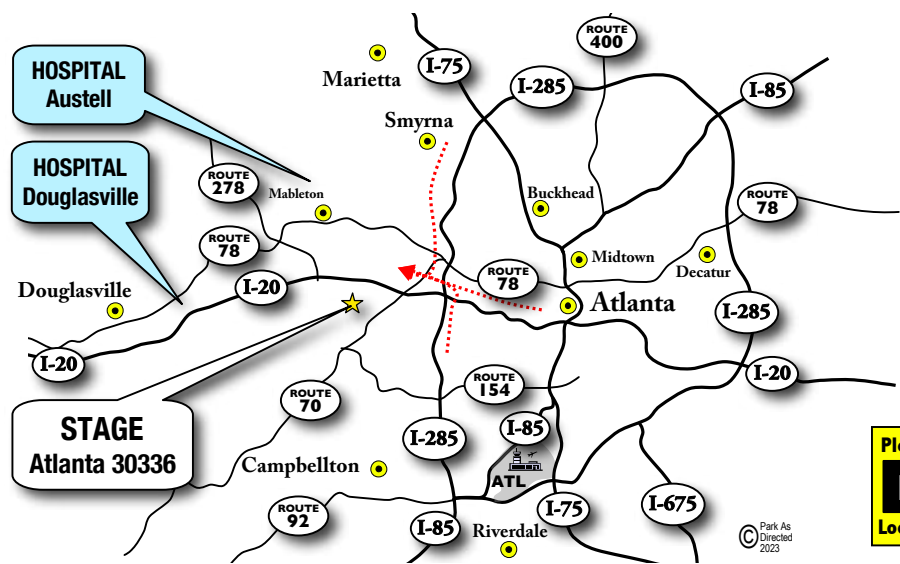

Google Maps Diagram
shorturl.at/cAT39
Google Maps Directions
shorturl.at/hin36
Apple Maps Directions
shorturl.at/invMO

From INTERSTATE 75 / 85 NORTH

1. INTERSTATE 75 NORTH / INTERSTATE 85 NORTH
2. MERGE onto INTERSTATE 20 WEST / BIRMINGHAM
3. Please follow directions From ATLANTA, INTERSTATE 20 WEST below

From INTERSTATE 75 / 85 SOUTH

1. INTERSTATE 75 SOUTH / INTERSTATE 85 SOUTH
2. MERGE onto INTERSTATE 20 WEST / BIRMINGHAM
3. Please follow directions From ATLANTA, INTERSTATE 20 WEST below

From ATLANTA,

INTERSTATE 20 WEST

1. INTERSTATE 20 WEST
2. Travel west 8.3 Miles from the Interstate 75 / 85 and EXIT GA-70 / FULTON IND BLVD / FULTON CO AIRPORT / EXIT 49
3. Come down the offramp and TURN LEFT onto GA-70 SOUTH / FULTON INDUSTRIAL BLVD SW southbound
4. Travel south 3.2 Miles and TURN LEFT onto WESTPARK PL eastbound
5. At the stop sign TURN RIGHT onto WESTPARK DR SW southbound
6. Turn LEFT onto ROCKFIELD CT eastbound
7. Continue into the IRON MOUNTAIN DRIVEWAY
8. Turn RIGHT and go west through and PAST Base Camp
9. Turn LEFT and go around the Iron Mountain Building to the parking lot on the back side of the building
10. Please park as directed

BACKGROUND PARKING
Iron Mountain Parking Lot
N/S of the Iron Mountain facility
4158 Boulder Ridge Dr
Atlanta 30336
Enter from ROCKFIELD CT

HOSPITAL Austell

HOSPITAL Douglasville

STAGE Atlanta 30336

HOSPITAL NEARBY HOSPITAL
WellStar Douglas Hospital
8954 Hospital Dr
Douglasville 30134
(770) 949-1500
14.0 Miles west
(almost all Interstate)