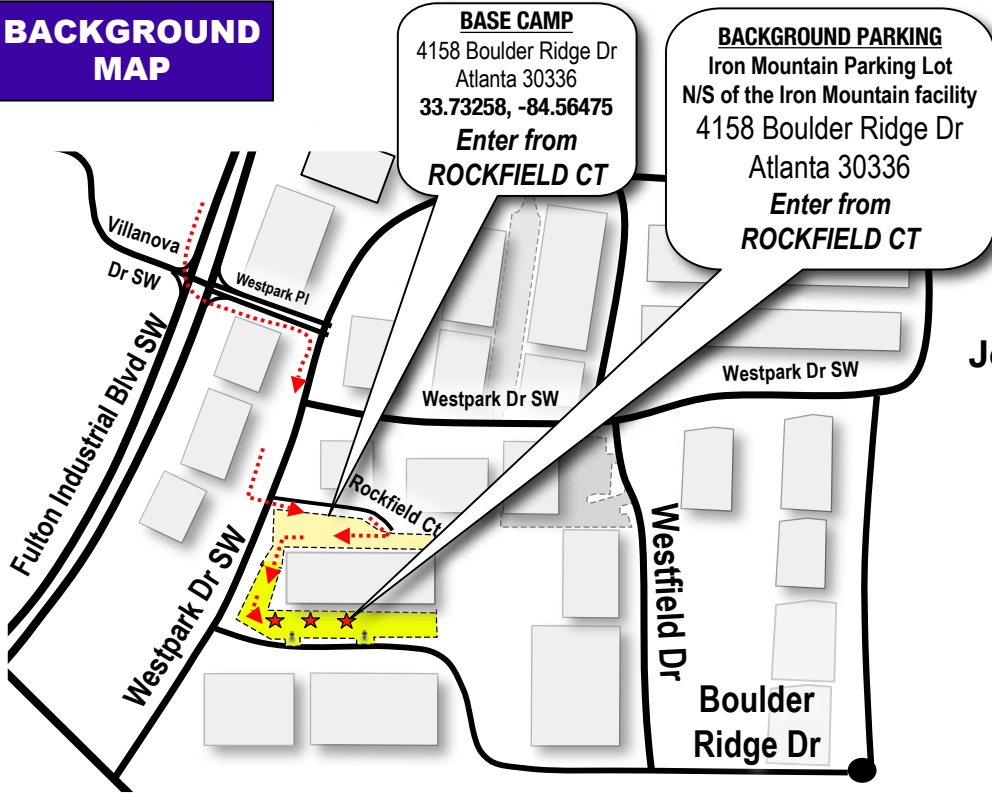

BACKGROUND MAP

BASE CAMP
4158 Boulder Ridge Dr
Atlanta 30336
33.73258, -84.56475
Enter from ROCKFIELD CT

BACKGROUND PARKING
Iron Mountain Parking Lot
N/S of the Iron Mountain facility
4158 Boulder Ridge Dr
Atlanta 30336
Enter from ROCKFIELD CT

Google Maps Diagram
shorturl.at/cAT39
Google Maps Directions
shorturl.at/hin36
Apple Maps Directions
shorturl.at/invMO

From INTERSTATE 75 / 85 NORTH

1. INTERSTATE 75 NORTH / INTERSTATE 85 NORTH
2. MERGE onto INTERSTATE 20 WEST / BIRMINGHAM
3. Please follow directions From ATLANTA, INTERSTATE 20 WEST below

From INTERSTATE 75 / 85 SOUTH

1. INTERSTATE 75 SOUTH / INTERSTATE 85 SOUTH
2. MERGE onto INTERSTATE 20 WEST / BIRMINGHAM
3. Please follow directions From ATLANTA, INTERSTATE 20 WEST below

From ATLANTA,

INTERSTATE 20 WEST

1. INTERSTATE 20 WEST
2. Travel west 8.3 Miles from the Interstate 75 / 85 and EXIT GA-70 / FULTON IND BLVD / FULTON CO AIRPORT / EXIT 49
3. Come down the offramp and TURN LEFT onto GA-70 SOUTH / FULTON INDUSTRIAL BLVD SW southbound
4. Travel south 3.2 Miles and TURN LEFT onto WESTPARK PL eastbound
5. At the stop sign TURN RIGHT onto WESTPARK DR SW southbound
6. Turn LEFT onto ROCKFIELD CT eastbound
7. Continue into the IRON MOUNTAIN DRIVEWAY
8. Turn RIGHT and go west through and PAST Base Camp
9. Turn LEFT and go around the Iron Mountain Building to the parking lot on the back side of the building
10. Please park as directed