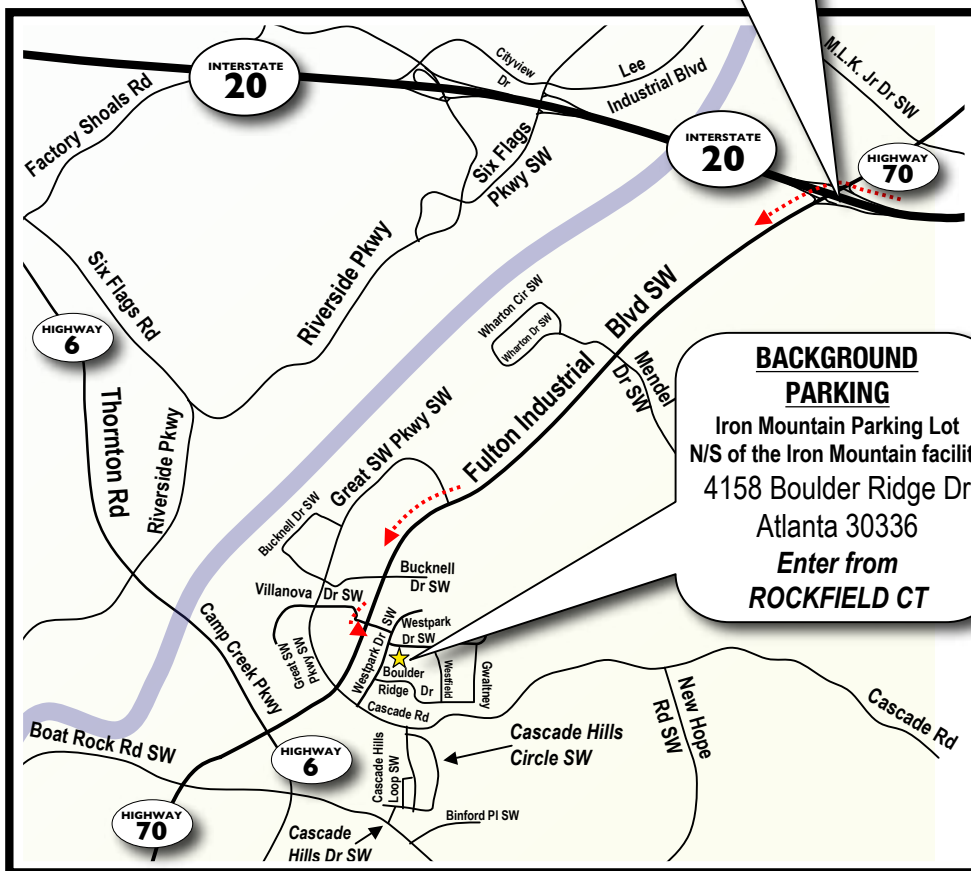

Google Maps Diagram
shorturl.at/cAT39
Google Maps Directions
shorturl.at/hin36
Apple Maps Directions
shorturl.at/invMO

From INTERSTATE 75 / 85 NORTH

1. INTERSTATE 75 NORTH / INTERSTATE 85 NORTH
2. MERGE onto INTERSTATE 20 WEST / BIRMINGHAM
3. Please follow directions From ATLANTA, INTERSTATE 20 WEST below

From INTERSTATE 75 / 85 SOUTH

1. INTERSTATE 75 SOUTH / INTERSTATE 85 SOUTH
2. MERGE onto INTERSTATE 20 WEST / BIRMINGHAM
3. Please follow directions From ATLANTA, INTERSTATE 20 WEST below

From ATLANTA,

INTERSTATE 20 WEST

1. INTERSTATE 20 WEST
2. Travel west 8.3 Miles from the Interstate 75 / 85 and EXIT GA-70 / FULTON IND BLVD / FULTON CO AIRPORT / EXIT 49
3. Come down the offramp and TURN LEFT onto GA-70 SOUTH / FULTON INDUSTRIAL BLVD SW southbound
4. Travel south 3.2 Miles and TURN LEFT onto WESTPARK PL eastbound
5. At the stop sign TURN RIGHT onto WESTPARK DR SW southbound
6. Turn LEFT onto ROCKFIELD CT eastbound
7. Continue into the IRON MOUNTAIN DRIVEWAY
8. Turn RIGHT and go west through and PAST Base Camp
9. Turn LEFT and go around the Iron Mountain Building to the parking lot on the back side of the building
10. Please park as directed

BACKGROUND PARKING
Iron Mountain Parking Lot
N/S of the Iron Mountain facility
4158 Boulder Ridge Dr
Atlanta 30336
Enter from ROCKFIELD CT

HOSPITAL Austell

HOSPITAL Douglasville

STAGE Atlanta 30336

HOSPITAL NEARBY HOSPITAL
WellStar Douglas Hospital
8954 Hospital Dr
Douglasville 30134
(770) 949-1500
14.0 Miles west
(almost all Interstate)